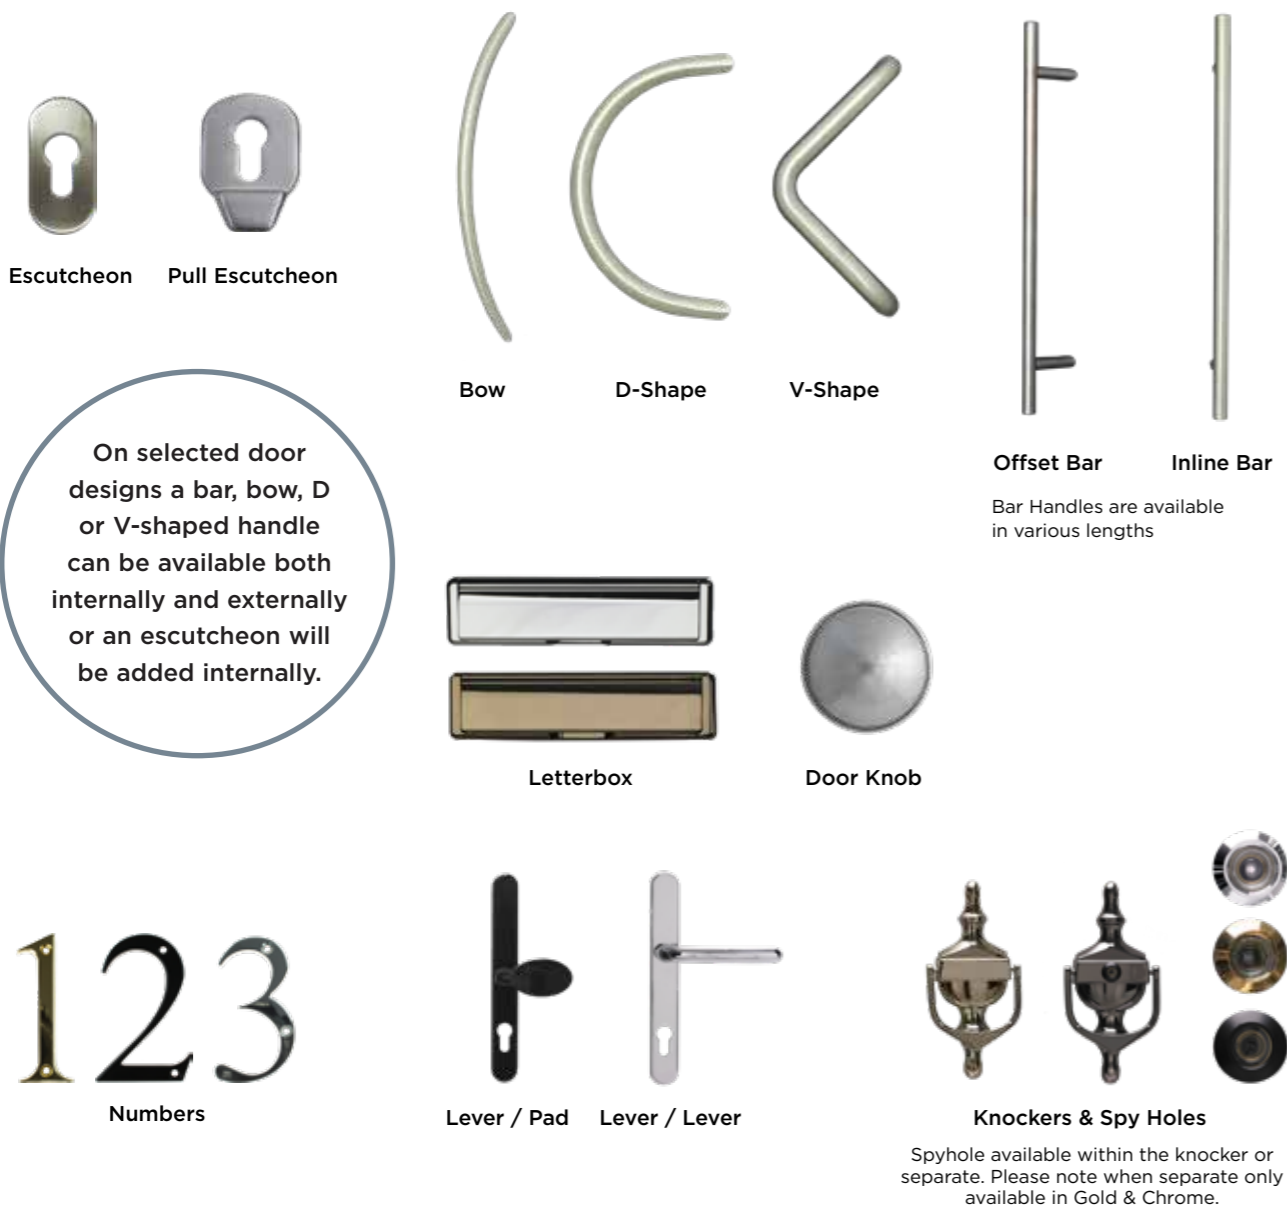

DECORATIVE GLASS AVAILABILITY

Carefully chosen to suit each door design, our collection of decorative glass allows you to quickly and easily personalise your door.

CLEAR OR OBSCURE GLASS OPTIONS

The majority of our door styles are also available in a standard range of four carefully selected Low-E toughened patterned glass options or Low-E toughened clear glass. (Laminated versions also available).

HARDWARE

From modern handles to traditional door knockers, we offer the most comprehensive selections of hardware options on the market.

On selected door designs a bar, bow, D or V-shaped handle can be available both internally and externally or an escutcheon will be added internally.