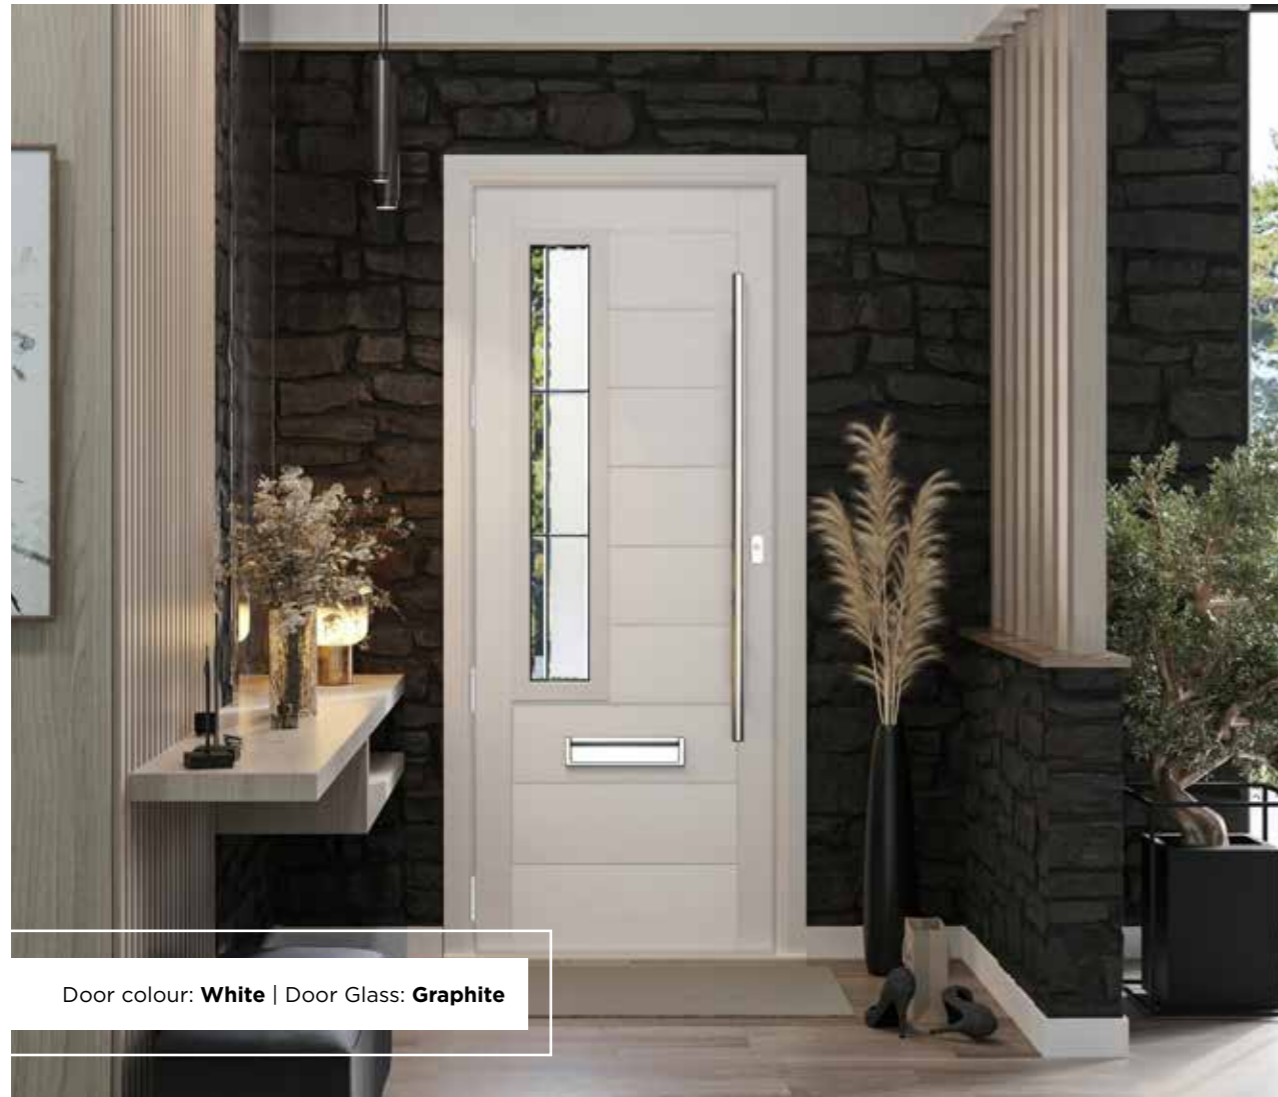

With its contemporary linear etched detailing, the Monza II is a stunning door available glazed or as a solid door.

Door colour: **Anthracite Grey** | Door Glass: **Luxor**

MONZA II SAKURA

Combining contemporary etched lines and a slim glazed panel, the Monza II Sakura has a clean and modern style.