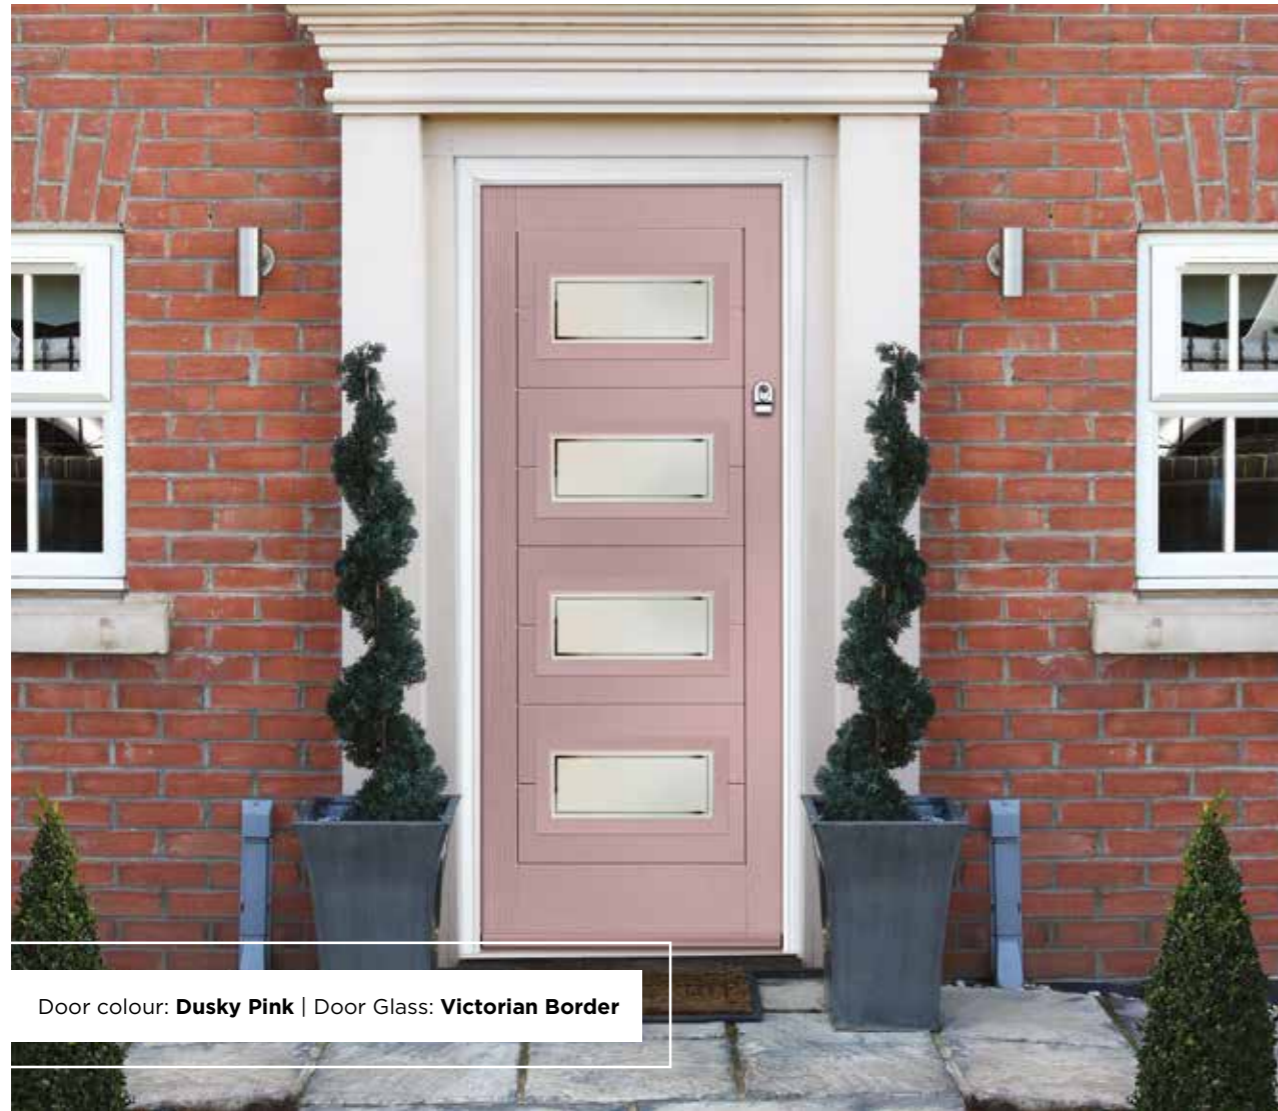

MONZA II FLORENCE

A stunning new design that combines colour matched cassettes, four horizontal lites and modern etched detailing.

Door colour: **Dusky Pink** | Door Glass: **Victorian Border**