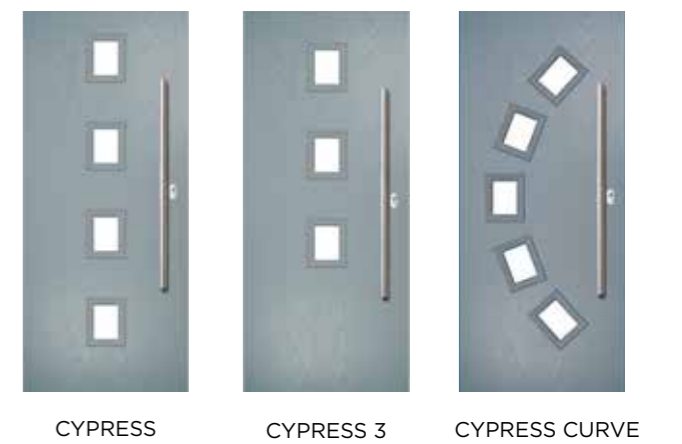

CYPRESS

INCLUDING CYPRESS 3 OPTION

With its various glazing options, the Cypress is a popular design that can be tailored to your liking.

Door Style Options

DAHLIA

The slim, inline glazing details on the Dahlia door are inspired by modern European design.