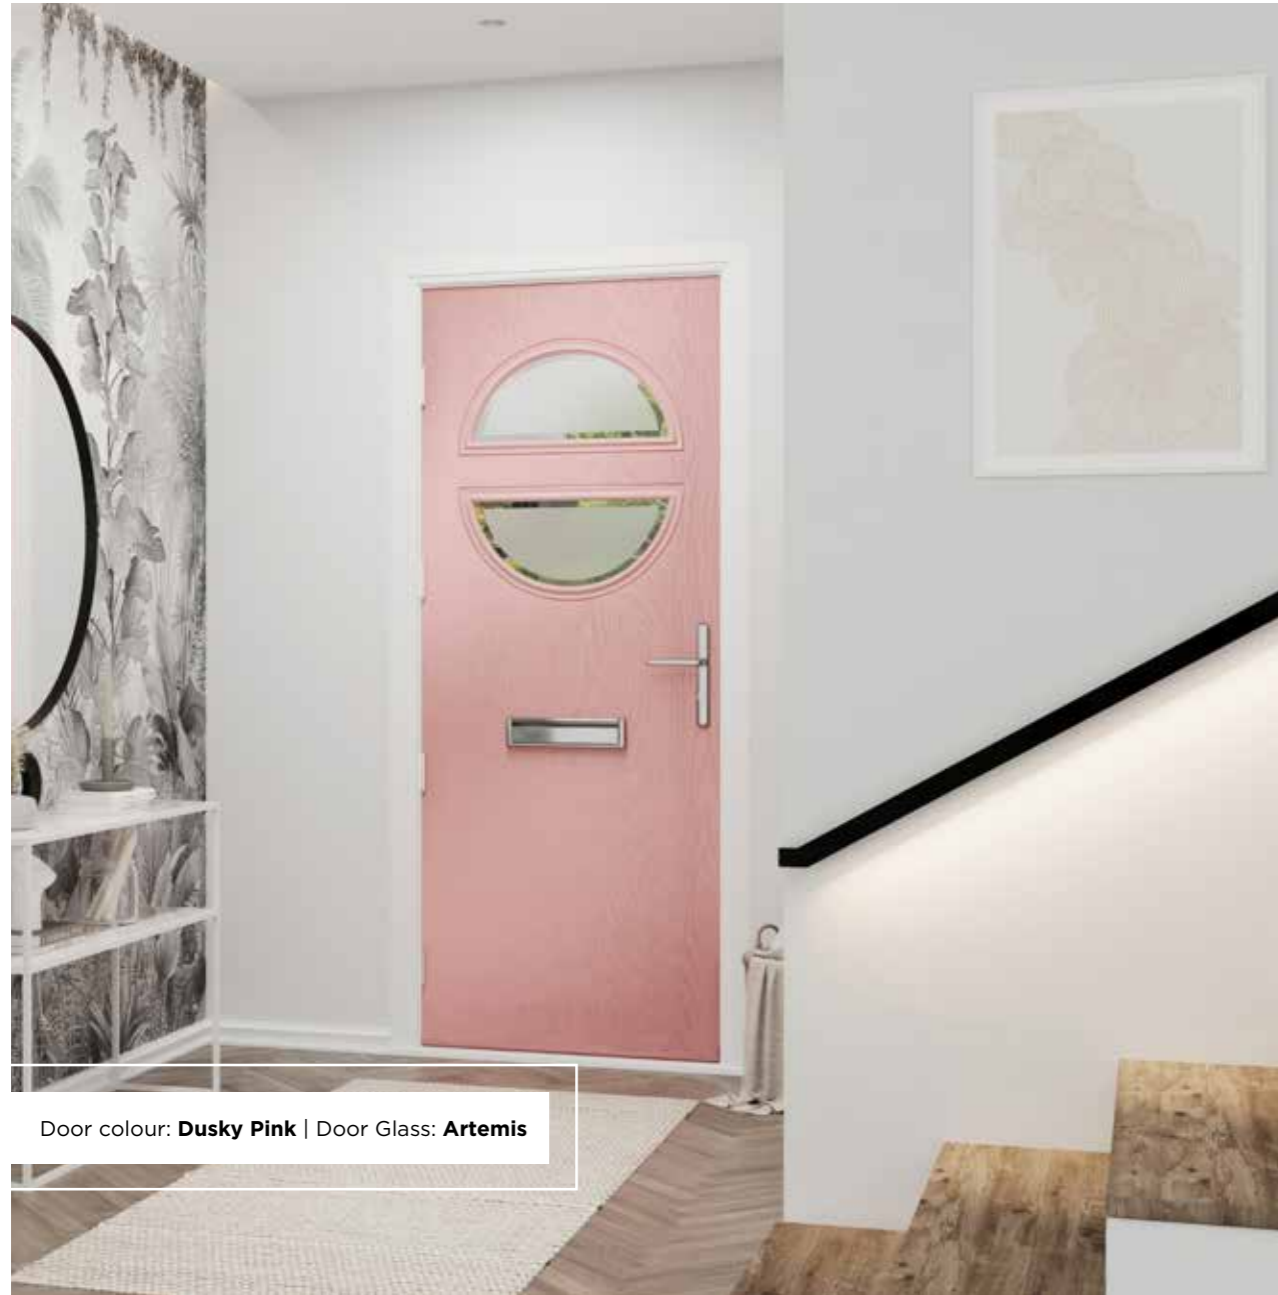

Door Colour: **Anthracite Grey**
Door Glass: **Louisiana**

Door Colour: **Silver Grey**
Door Glass: **Cotswold**

Door colour: **White** | Door Glass: **Victorian Border**

CONTEMPORARY COLLECTION

AZALEA

With two facing semi-circles, the Azalea's feature glazing area makes a modern and stylish statement.