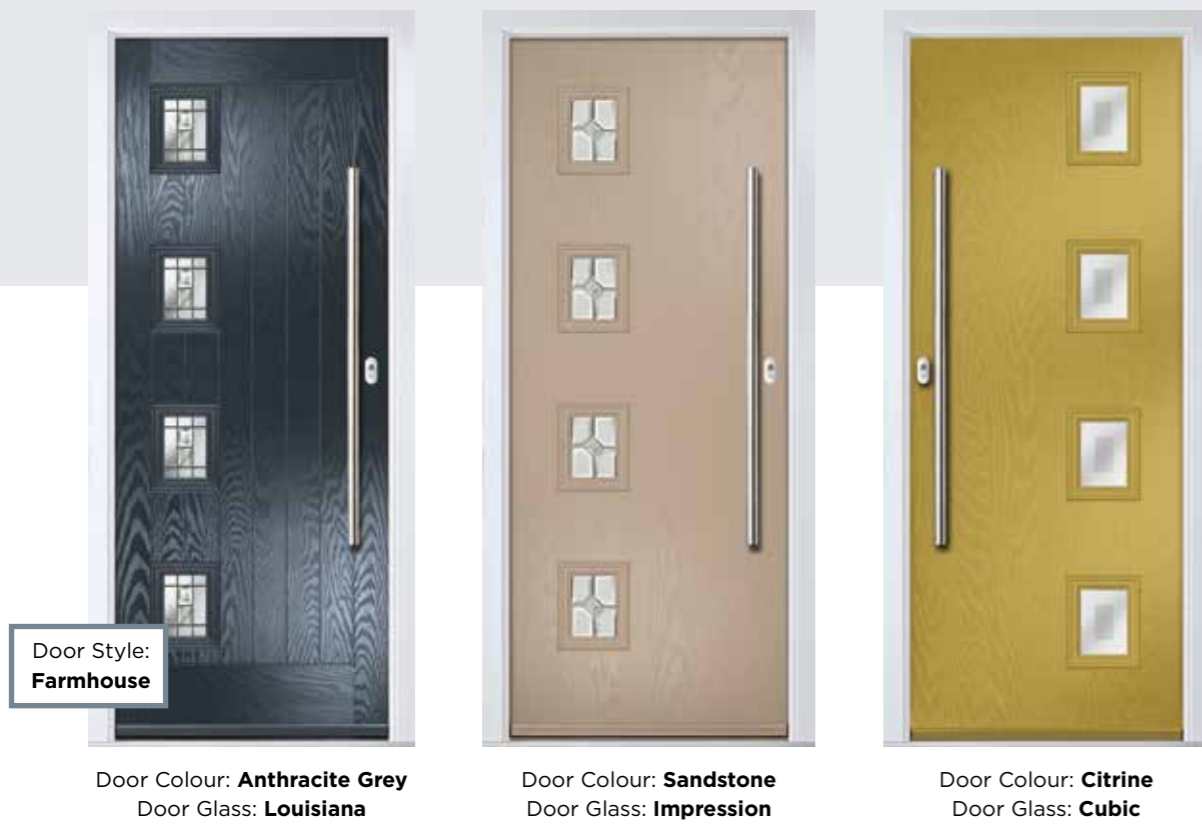

CYPRESS

INCLUDING CYPRESS 3 OPTION

With its various glazing options, the Cypress is a popular design that can be tailored to your liking.

Door Style Options

DAHLIA

The slim, inline glazing details on the Dahlia door are inspired by modern European design.