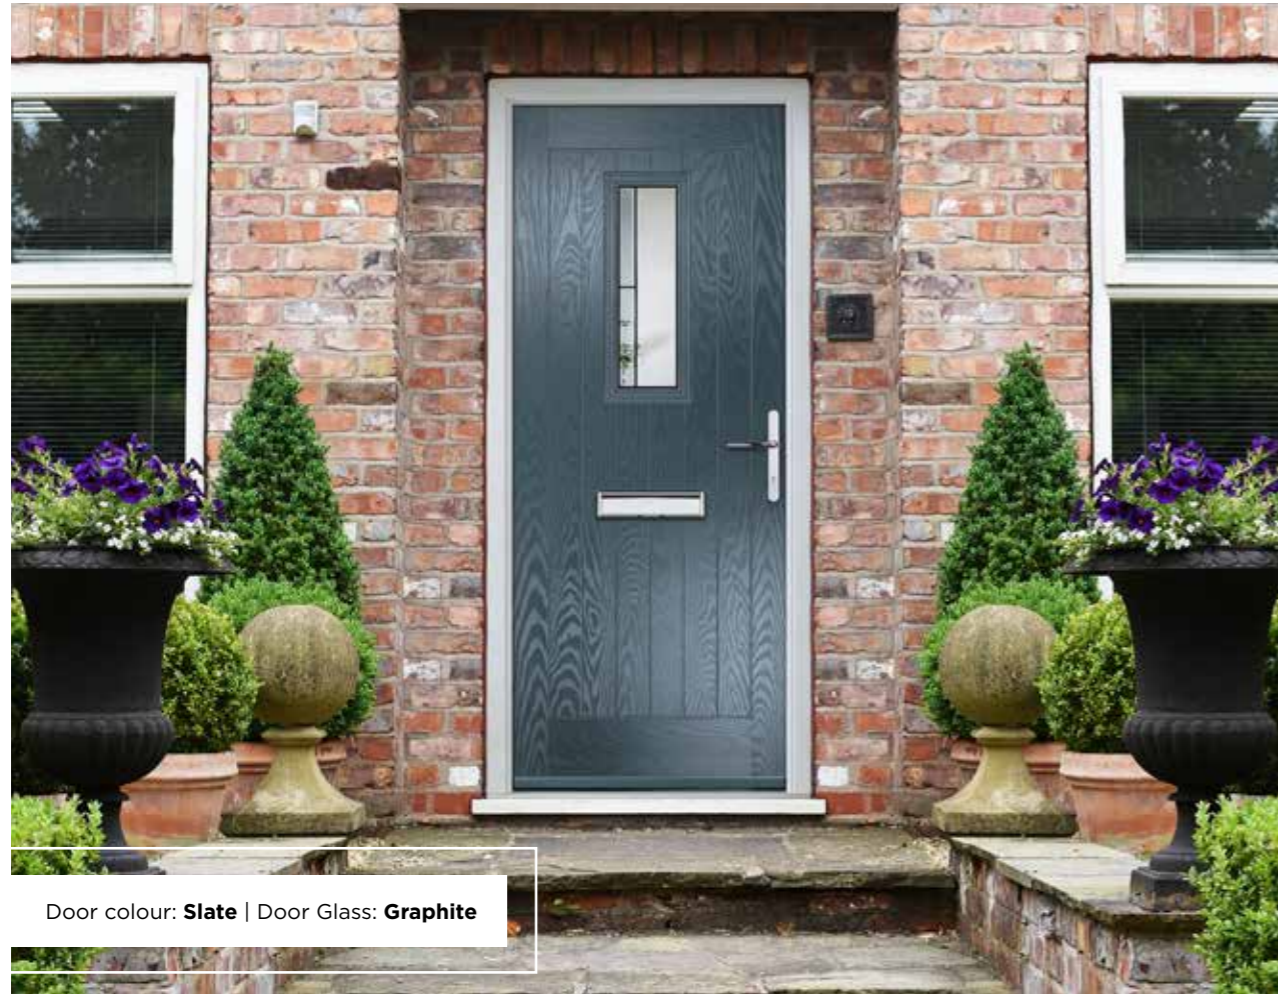

Door Style Options

ZINNIA

ZINNIA 3

LAYTON

IVY

INCLUDING JUNIPER SOLID OPTION

A versatile and popular option, the Ivy features a wide range of classic and contemporary glazing options.

Door colour: **Slate** | Door Glass: **Graphite**