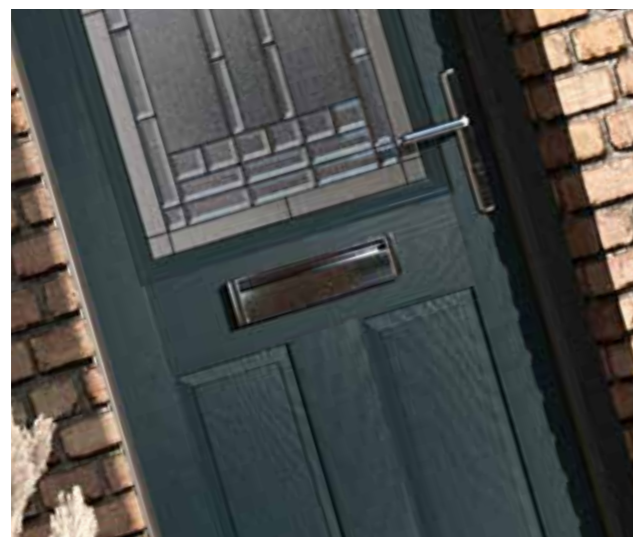

Door Style Options