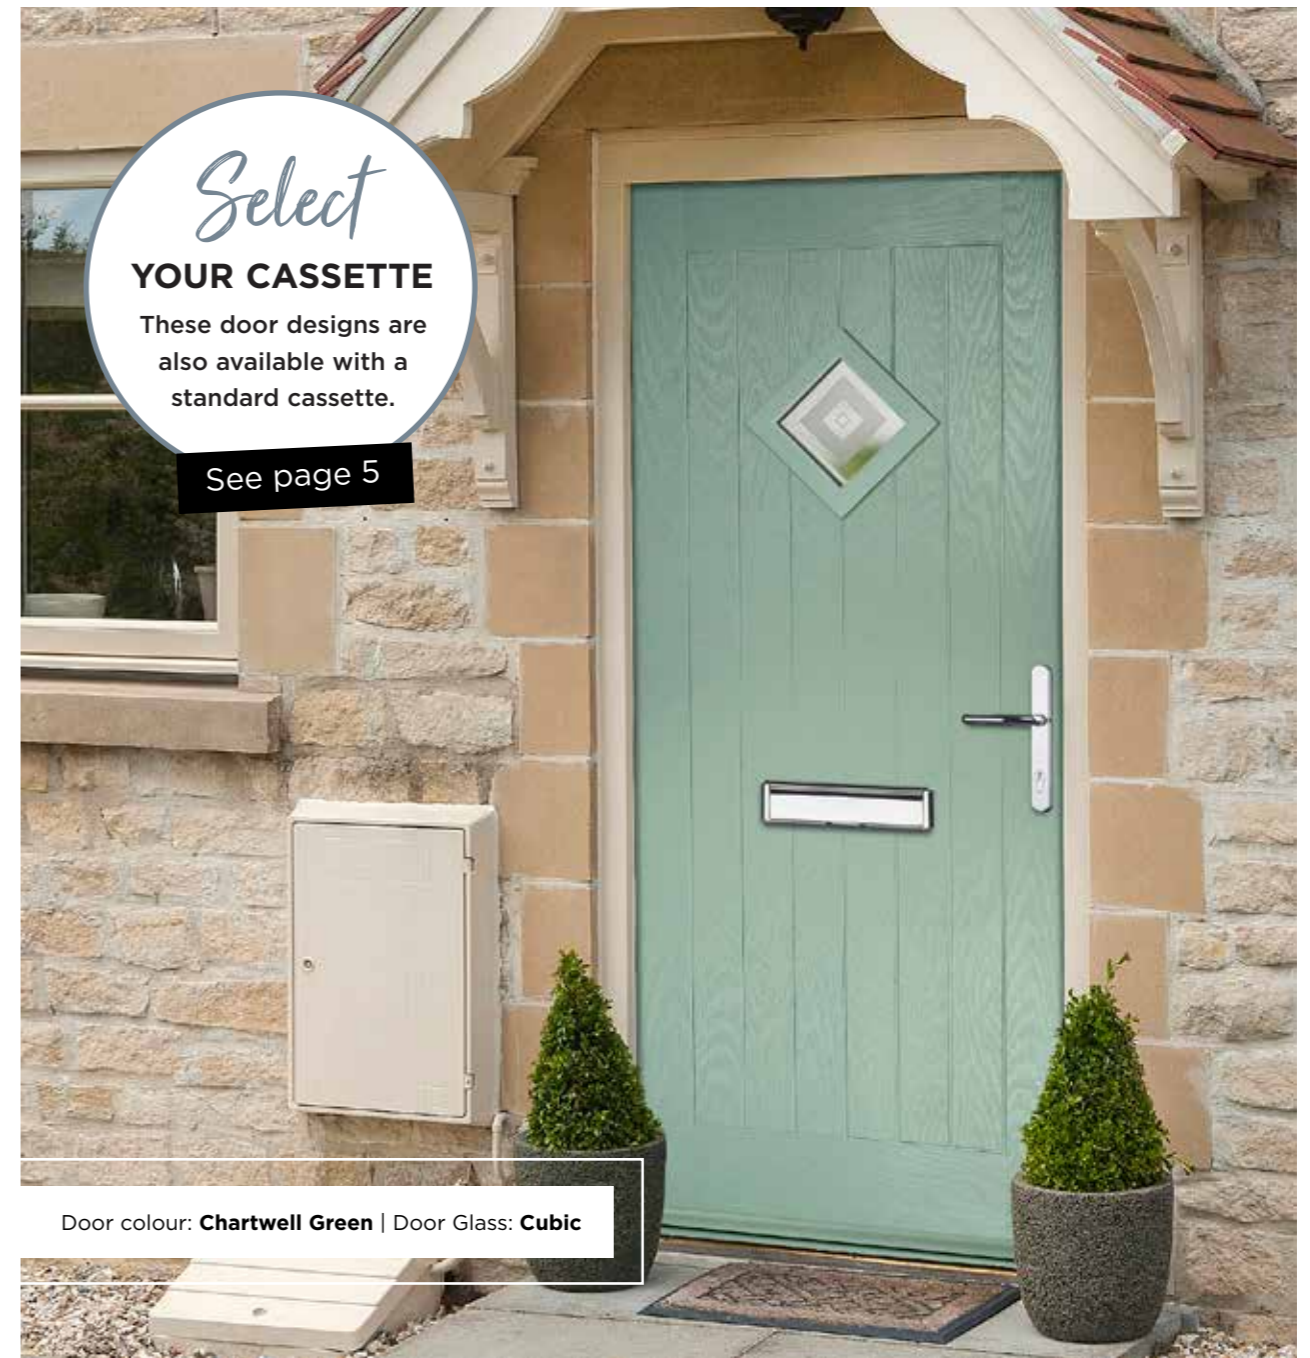

Door colour: **Chartwell Green** | Door Glass: **Cubic**

Door Style Options