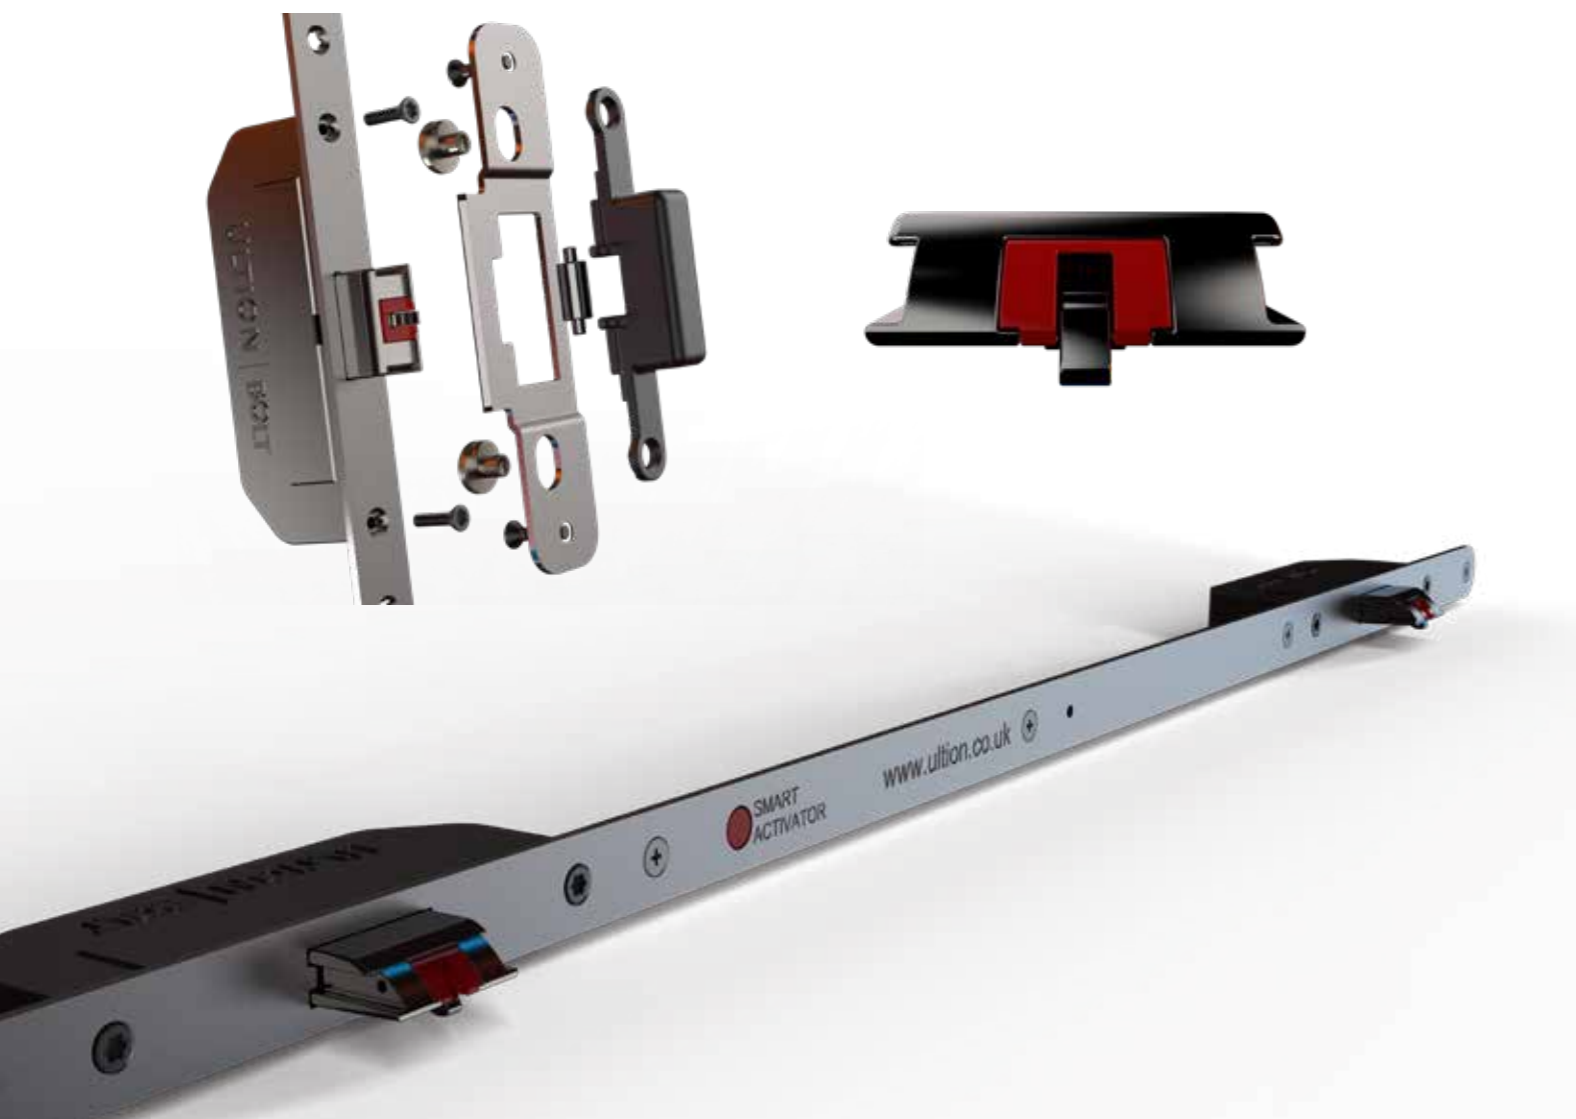

- 1** PIR Foam
Providing excellent thermal capabilities, far exceeding XPS foam as commonly used.
- 2** HDF Plywood
This high-density product exceeds that of plywood providing brilliant rigidity and strength throughout.
- 3** Aluminium Sheet
This is a vital layer within the door construction, it adds stability to the door but also protects against moisture infiltration.

- 4** Exterior Grade Plywood
Additional sheet for door support under the GRP skin.
- 5** GRP Skin
The GRP skins are pressed onto the core with a unique method to ensure flawless correlation with the core.

EXTREME LOCKING UPGRADE

Our Extreme instant auto-engage locking system can be fitted as an upgrade. Rollers housed within the lock guide the extra-secure 20mm locking bolts into place and form the perfect seal, even if the door isn't fully closed. The result, impenetrable security and keeps your door firmly in place to prevent movement and warping.

OUR CASSETTE SYSTEM

FLAT STIPPLE

With a square profile and a smooth, stippled finish, the Flat Stipple is a sleek, contemporary and eye-catching cassette.

STANDARD

Featuring a moulded cassette and a textured woodgrain finish, the Standard cassette is perfectly paired with a traditional door design.