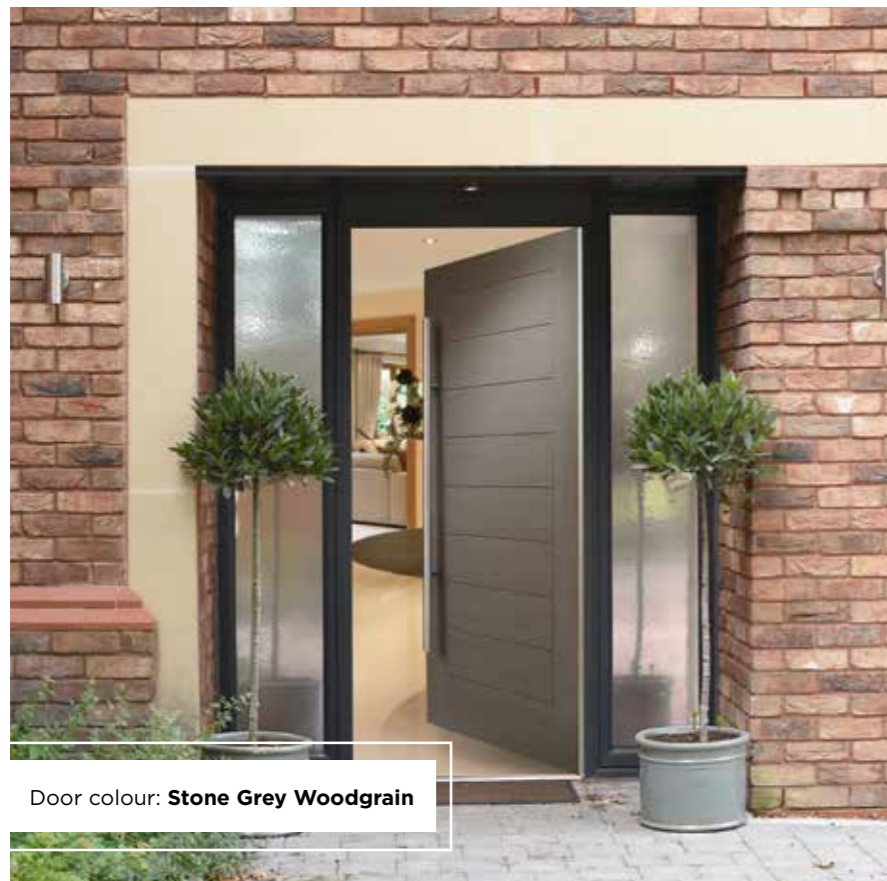

Alaskan Birch Woodgrain   Stone Grey Woodgrain   Mocha Woodgrain   Anthracite Woodgrain   Forest Grey Woodgrain   Slate Grey Woodgrain

Door colour: **Stone Grey Woodgrain**