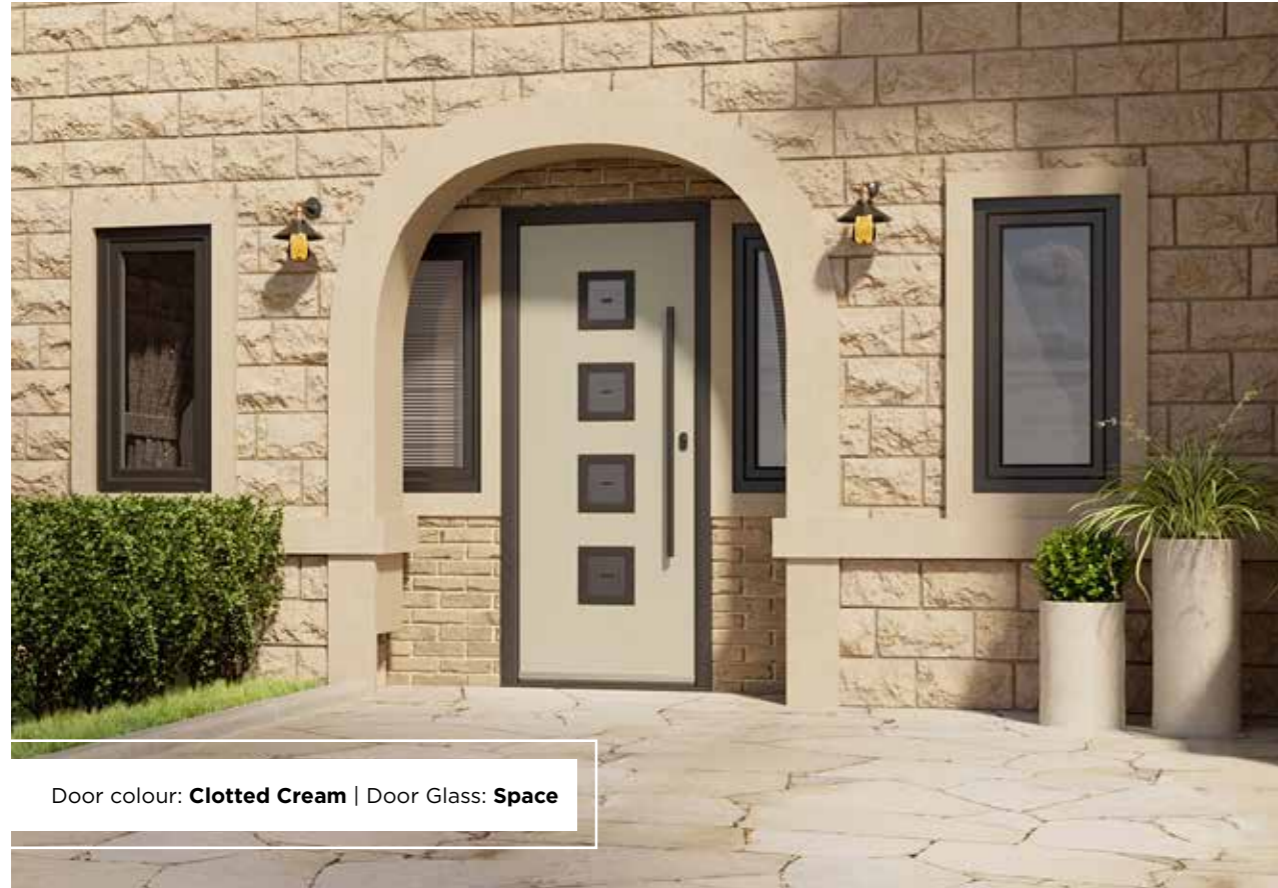

INOX BIRCH

The Inox Birch and Inox Myrtle are also available with the glass to the left or right.

Door colour: **Clotted Cream** | Door Glass: **Space**