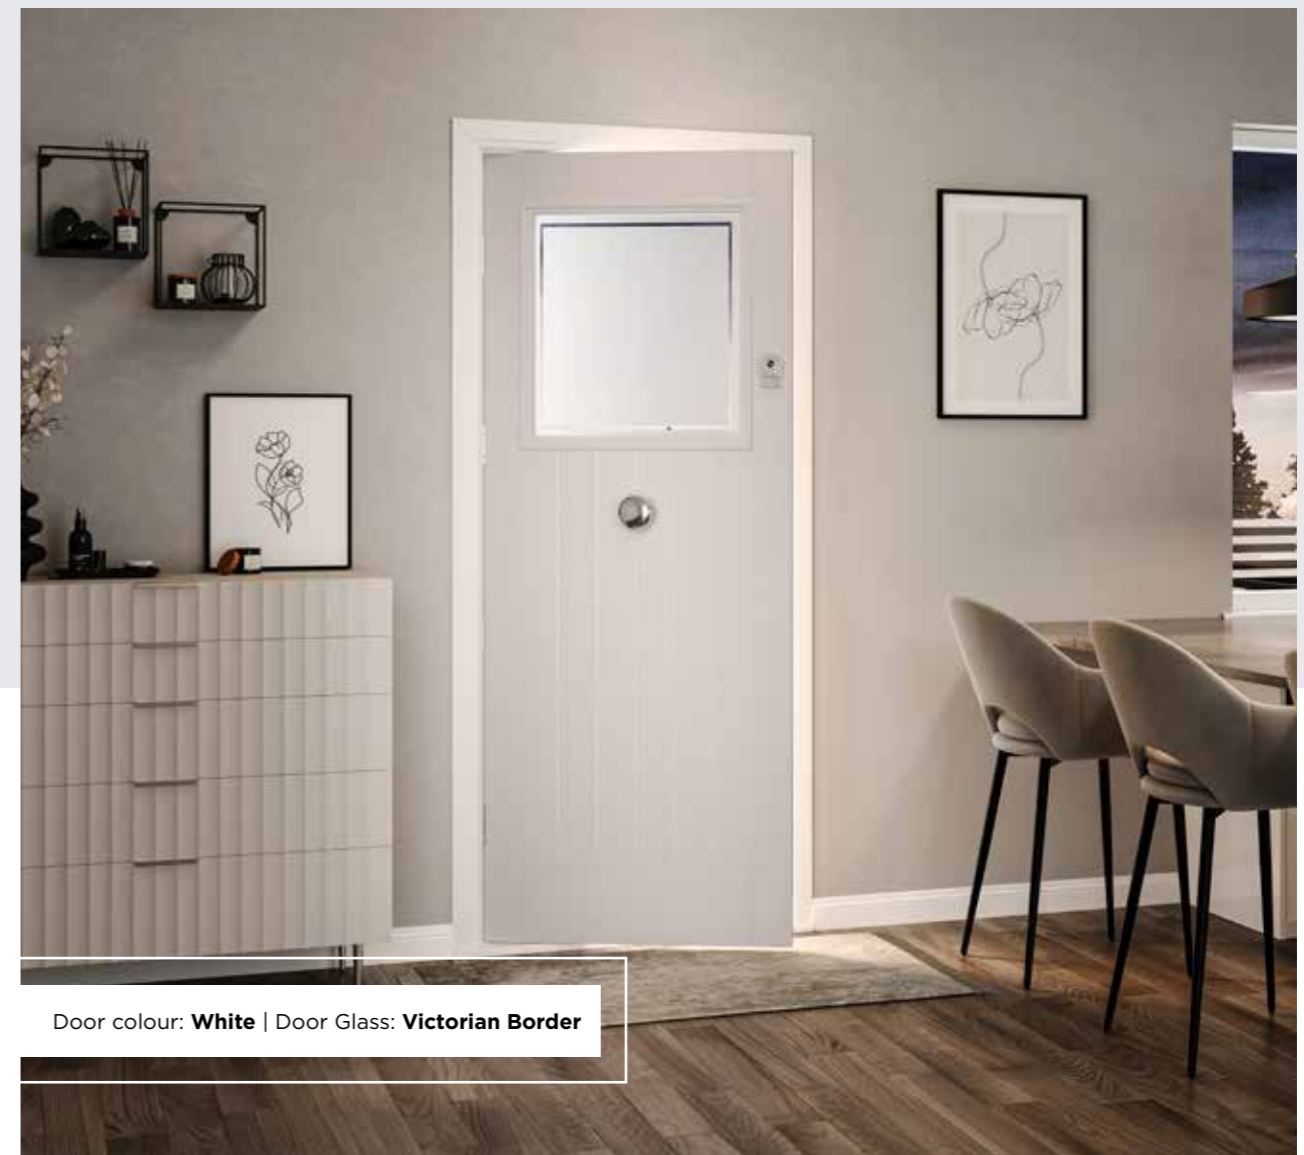

Door colour: **White** | Door Glass: **Victorian Border**