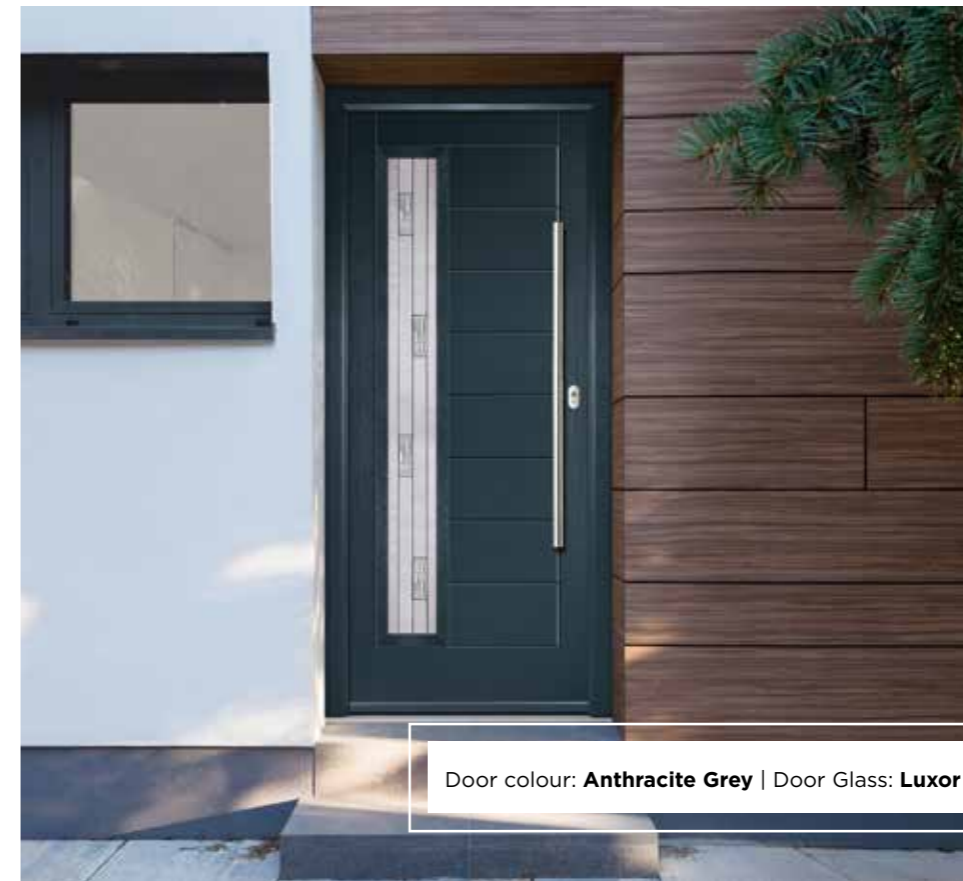

With its contemporary linear etched detailing, the Monza II is a stunning door available glazed or as a solid door.

Door colour: **Anthracite Grey** | Door Glass: **Luxor**

MONZA II SAKURA

Combining contemporary etched lines and a slim glazed panel, the Monza II Sakura has a clean and modern style.