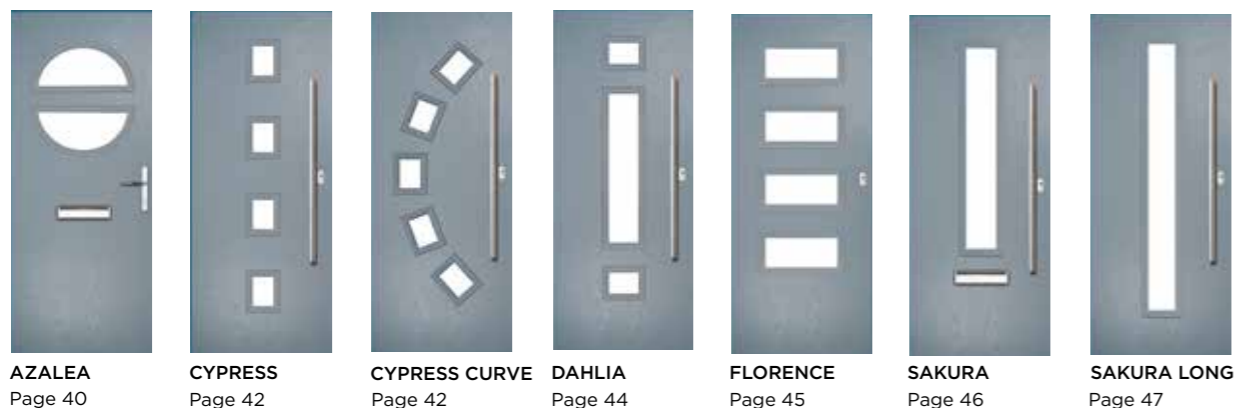

CONTEMPORARY