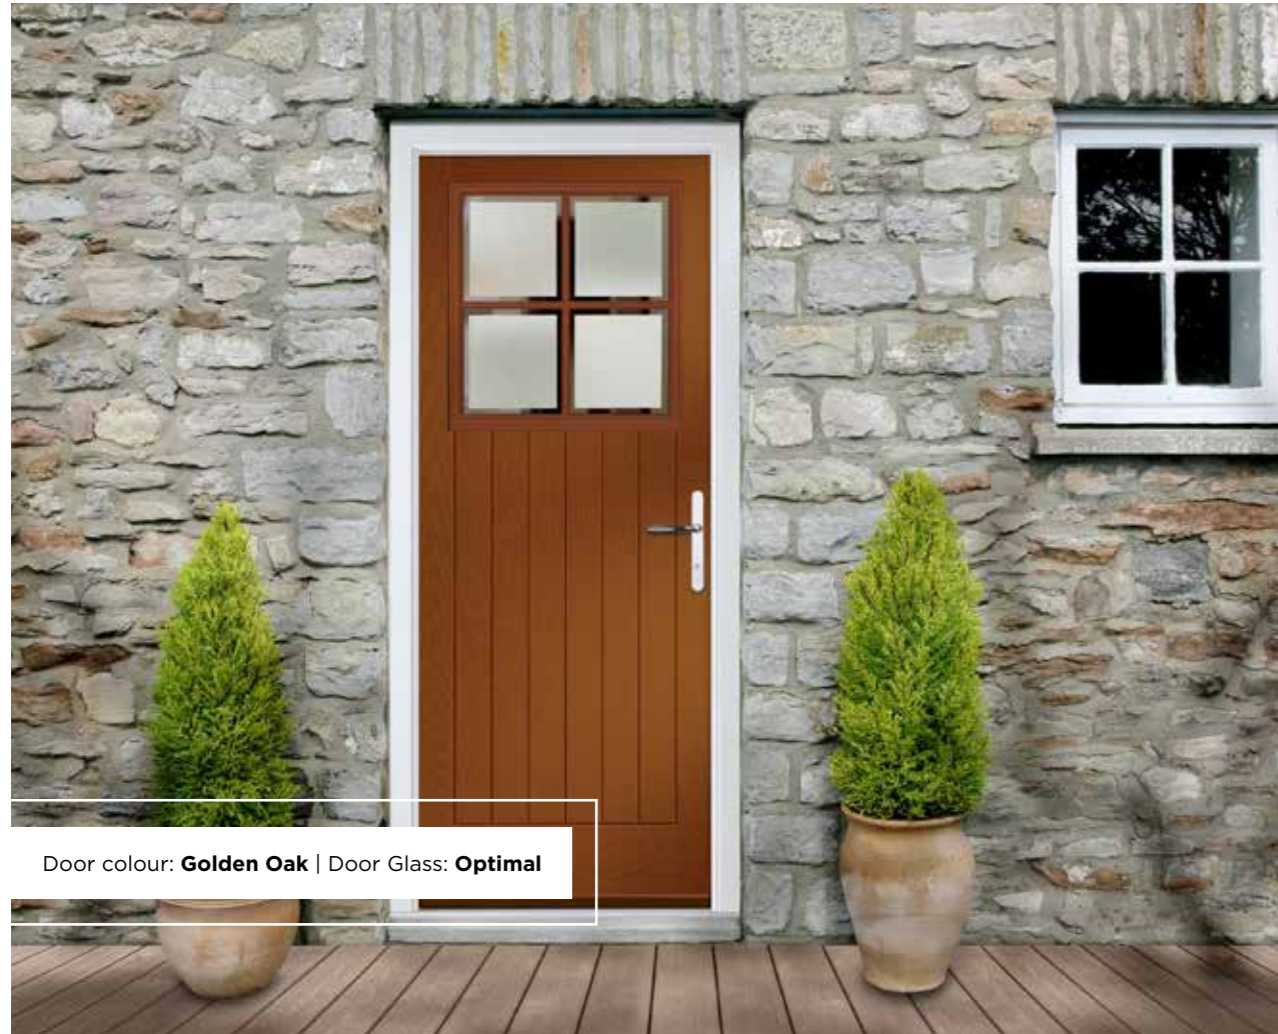

Door Colour: **Dusky Pink**
Door Glass: **Prestige**

Door Colour: **Cotswold**
Door Glass: **Birchwood**

Door Colour: **Citrine**
Door Glass: **Hive**

MADARA

INCLUDING 4 GRID OPTION

The Madara is available with a unique glass range, specifically designed for this modern door style.