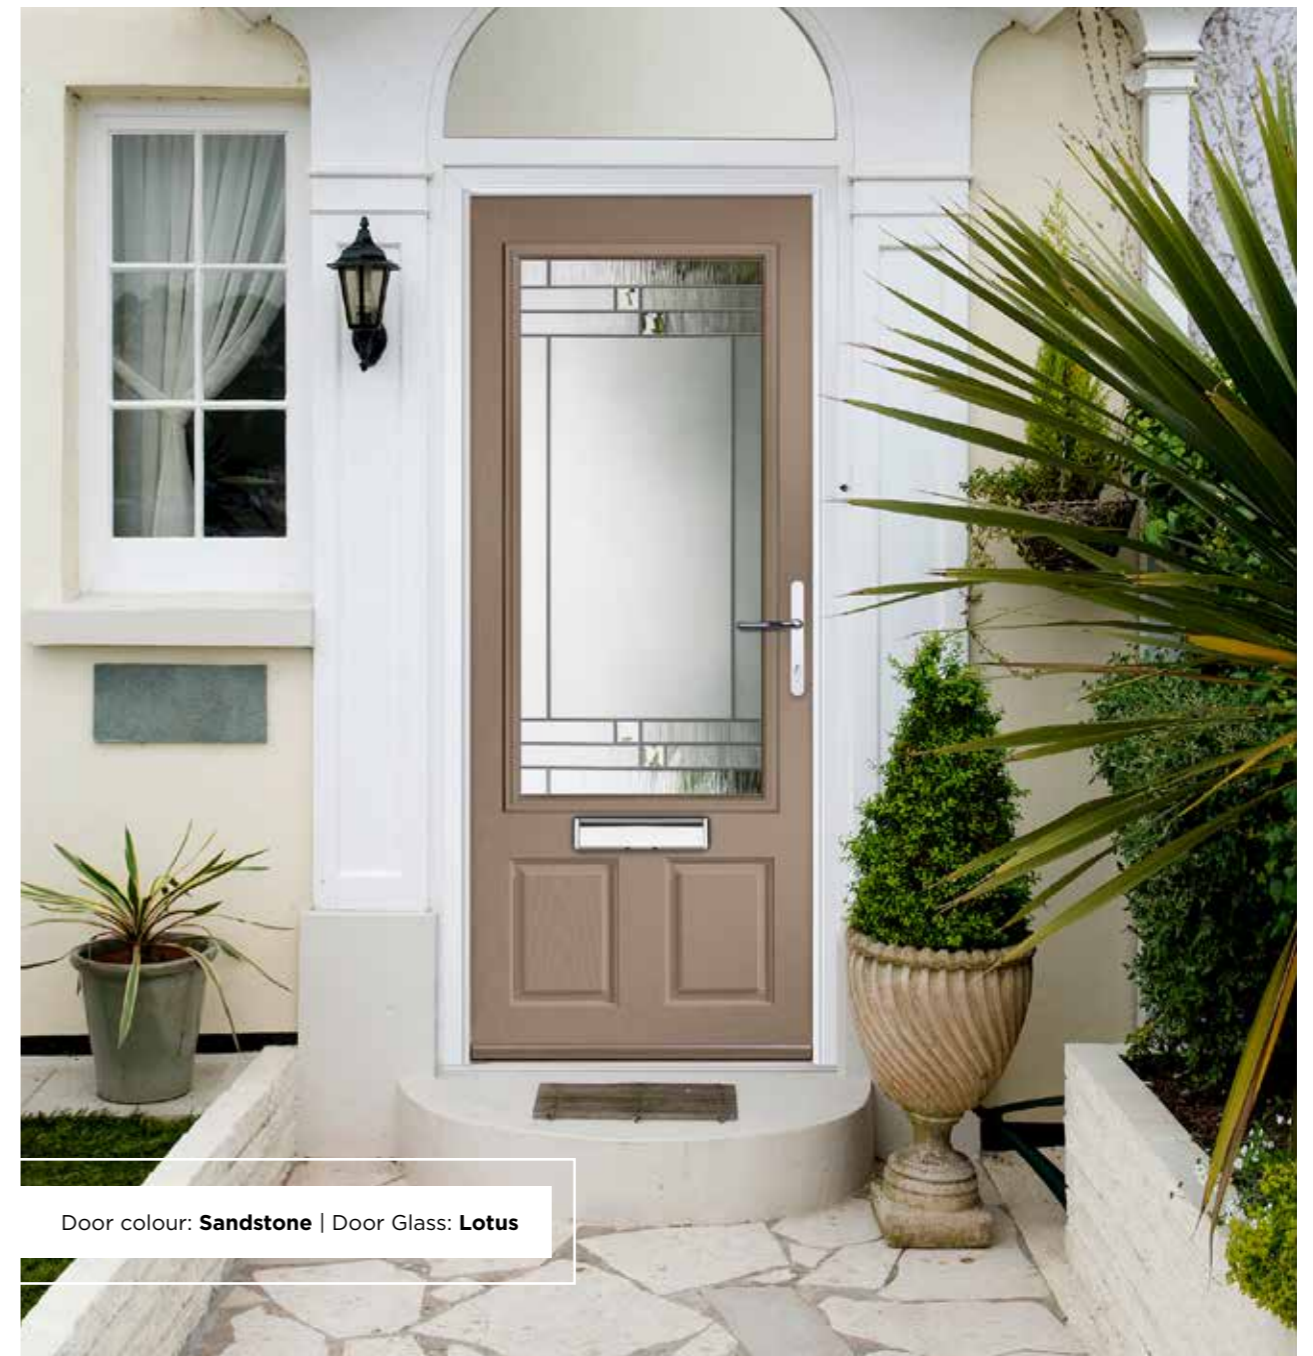

Door colour: **Sandstone** | Door Glass: **Lotus**