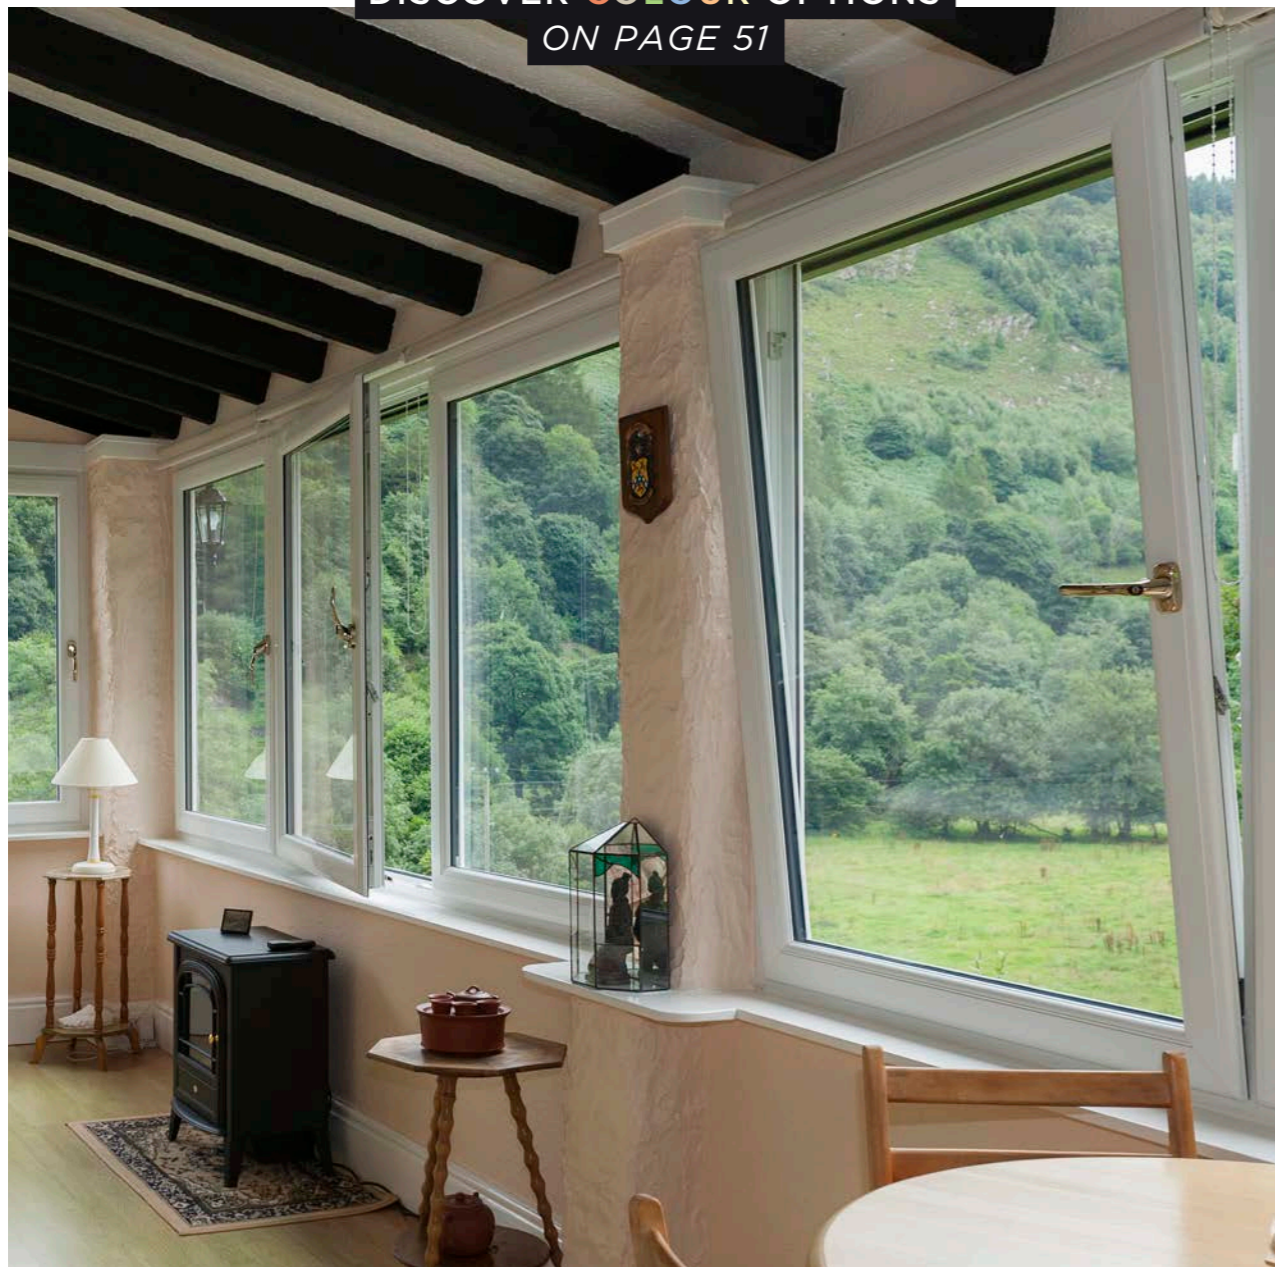

DISCOVER COLOUR OPTIONS
ON PAGE 51

Select
YOUR STYLE
Customise your handles,
hardware and colour.
See page 53

TILT & TURN WINDOWS

Incredibly versatile and increasingly popular, our tilt and turn windows are perfect for homes of all shapes, sizes and ages.

VARIED VENTILATION

Tilt and turn windows can be opened either partially or fully, allowing you to control the amount of air that enters your property.

EASY TO CLEAN

When fully opened, both internal and external panes of glass can be cleaned from the safety of your home.

STRONG & SECURE

Our tilt and turn windows are fitted with state-of-the-art locking mechanisms that'll keep would-be intruders out.