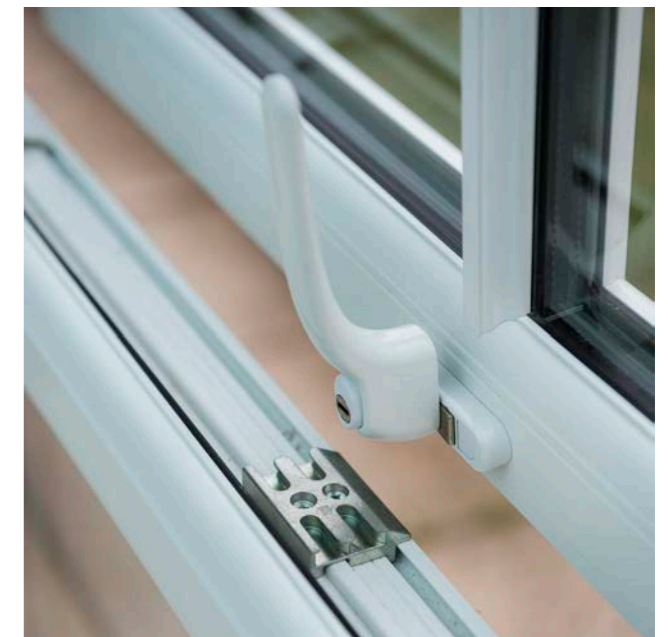

ENHANCED SECURITY FEATURES

All the very latest secure mechanisms are incorporated into the system, including a multi-point lock.