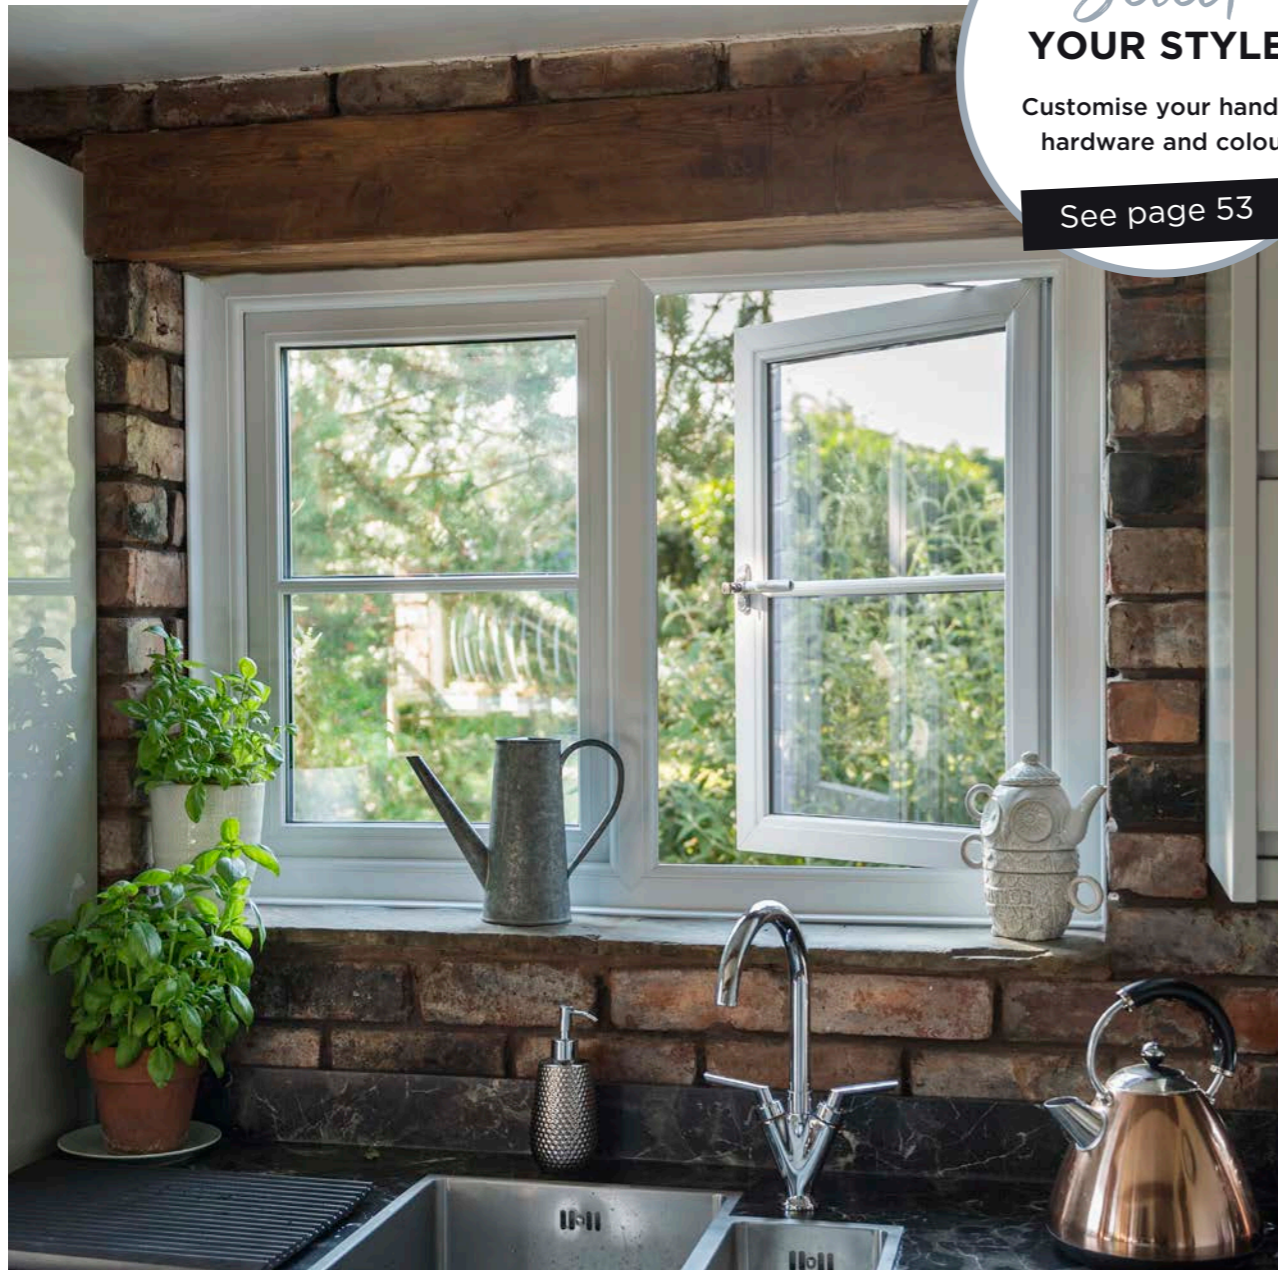

Select
YOUR STYLE
Customise your handles,
hardware and colour.
See page 53

DISCOVER COLOUR OPTIONS
ON PAGE 51

**THE PERFECT BLEND OF IMPROVED
STYLE AND PERFORMANCE**

- **AN AUTHENTIC LOOK**
  The flush fitting of our Envisage and Eclipse frames are ideal for those looking for a clean and minimal design.
- **CAREFULLY CRAFTED HARDWARE**
  You'll be charmed by the variety of traditional and contemporary handles that we have available.
- **EXCEPTIONAL PERFORMANCE**
  Our collection of flush window frames all come with energy-efficient glazing and super secure locking mechanisms as standard.