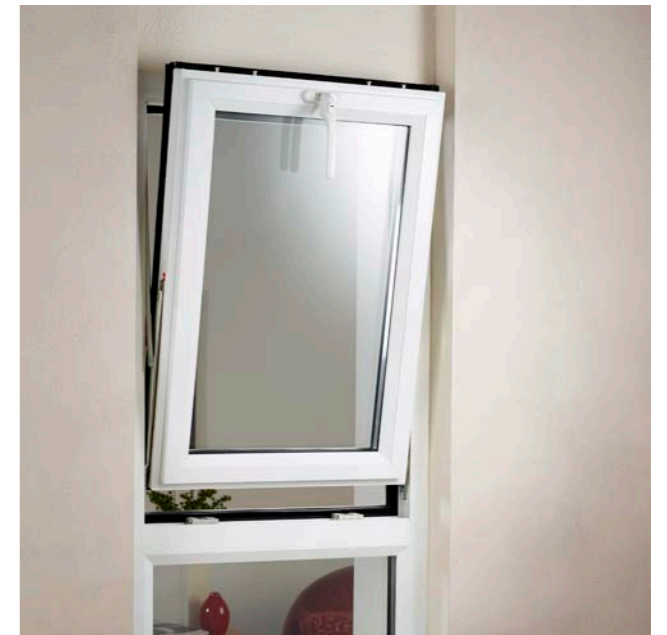

180° ROTATION OUTSIDE

Internal beading allows for the window to be rotated outside, away from your blinds and curtains.

DISCOVER COLOUR OPTIONS
ON PAGE 51