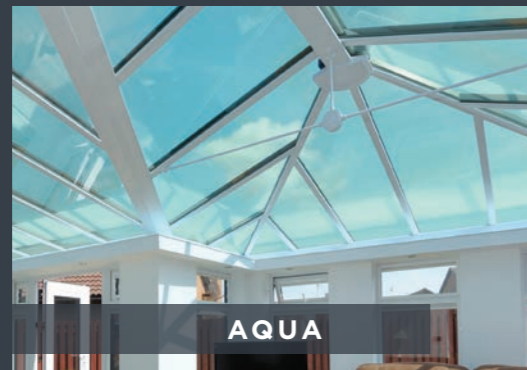

GLAZING STYLE