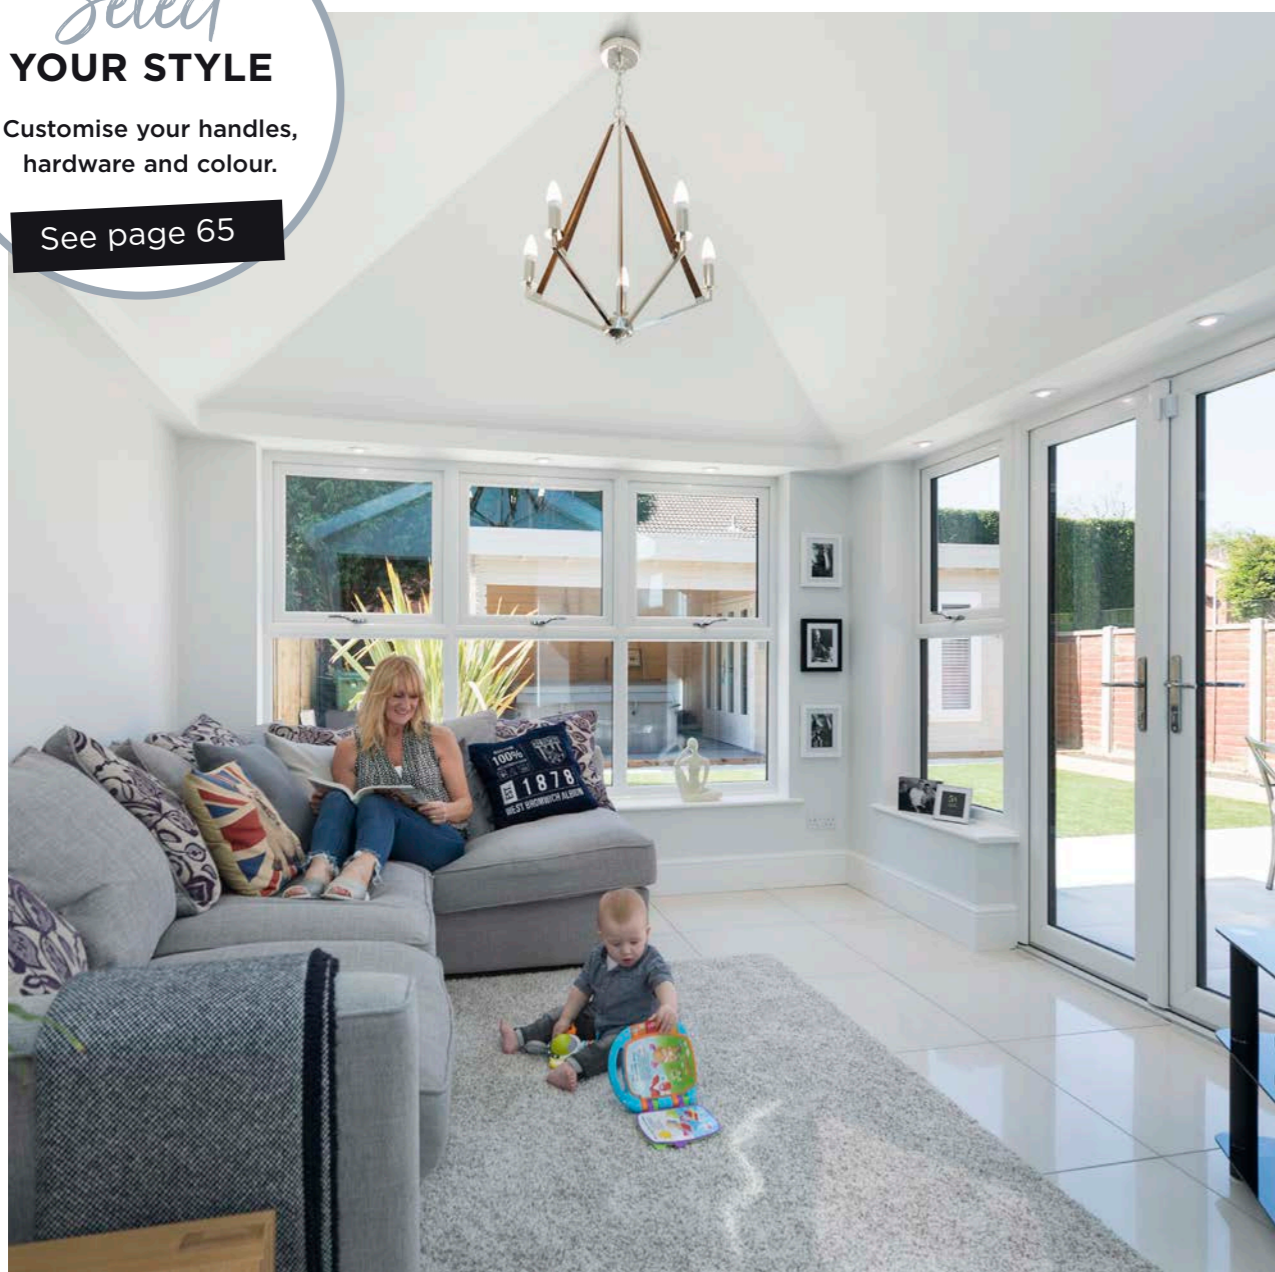

Select
YOUR STYLE
Customise your handles,
hardware and colour.
See page 65