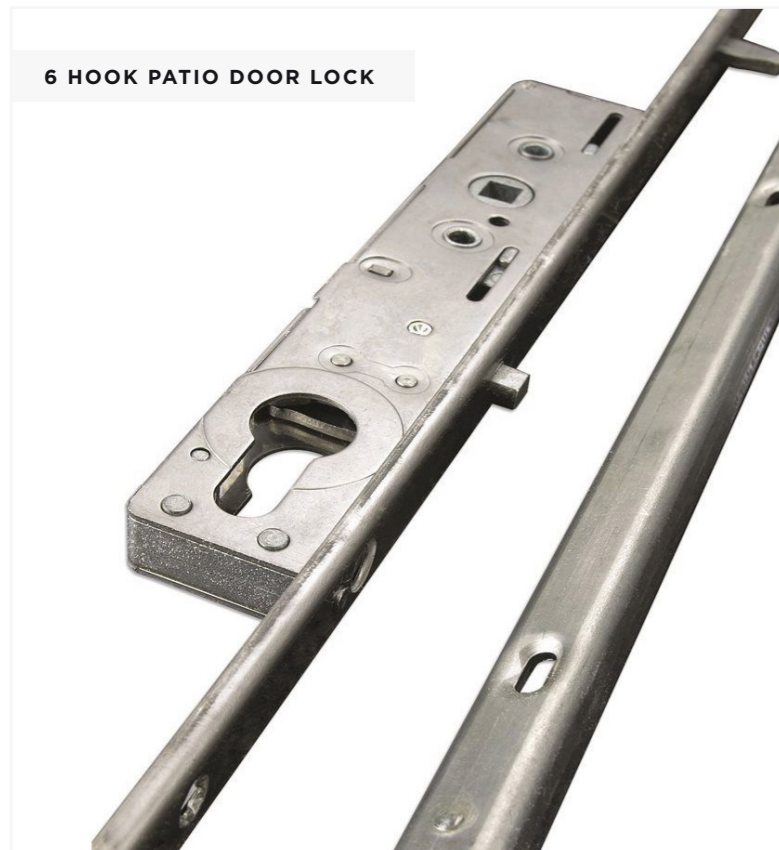

6 HOOK PATIO DOOR LOCK

MAXIMUM SECURITY

Featuring six bi-directional steel security hooks.

Anti-slam technology.

Fully stainless steel construction.

HIGH QUALITY HARDWARE

Increased burglar protection with self locking elements.